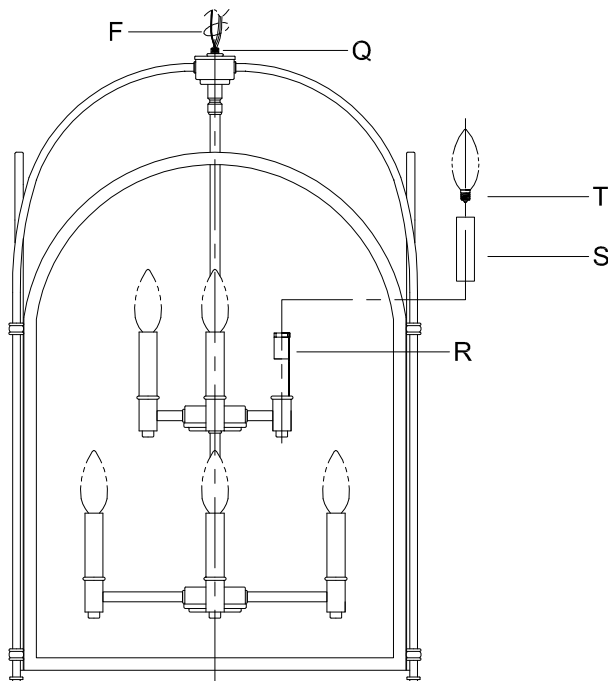

Assembly & Installation Instructions

CAUTION: Read instructions carefully and turn electricity off at main circuit breaker panel before beginning installation.

500038, 500039, 500040

WARNING - If any Special Control Devices are used with this Fixture, Follow the Instructions Carefully to assure full compliance with N.E.C. requirements. If there are any questions, contact a Qualified Electrical Contractor.
WARNING - This product contains chemicals known to the State of California to cause cancer, birth defects and /or other reproductive harm. Thoroughly wash hands after installing, handling, cleaning, or otherwise touching this product.
CAUTION - All glass is fragile, use care when handling Glass component(s) and or Lamp(s).

CANOPY MOUNTING & WIRE CONNECTION ASSEMBLY STEPS:

1. D,E → A
2. B,A → C
3. N,P,H → D
4. P → H (TO LOCK) (APRETAR) (À VERROUILLER)
5. F → M
6. M → Q
7. L → M
8. J,K → L
9. L → H
10. F → L,K,J,H,D
11. F → G
12. J,K → H

FIXTURE ASSEMBLY STEPS:

1. S → R
2. T → R

B, C, G & T
 (NOT FURNISHED)
 (NO INCLUIDA)
 (NON FOURNIE)

P500038

P500039

P500040

Instructions d'Assemblage et Installation

MISE EN GARDE: Lire les instructions avec soin et couper le courant au disjoncteur central avant de commencer l'installation.