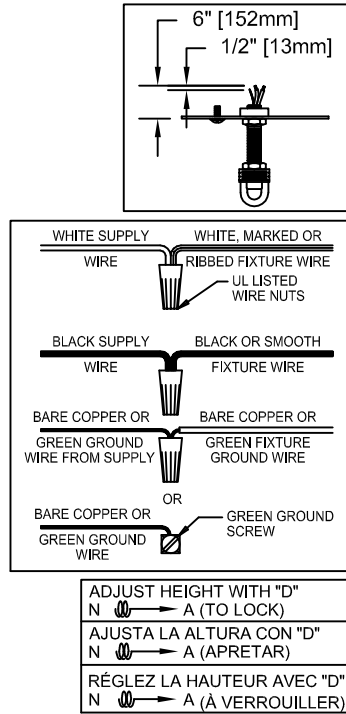

Assembly & Installation Instructions

CAUTION: Read instructions carefully and turn electricity off at main circuit breaker panel before beginning installation.

500038, 500039, 500040

WARNING - If any Special Control Devices are used with this Fixture, Follow the Instructions Carefully to assure full compliance with N.E.C. requirements. If there are any questions, contact a Qualified Electrical Contractor.
WARNING - This product contains chemicals known to the State of California to cause cancer, birth defects and /or other reproductive harm. Thoroughly wash hands after installing, handling, cleaning, or otherwise touching this product.
CAUTION - All glass is fragile, use care when handling Glass component(s) and or Lamp(s).

CANOPY MOUNTING & WIRE CONNECTION ASSEMBLY STEPS:

1. D,E → A
2. B,A → C
3. N,P,H → D
4. P → H (TO LOCK) (APRETAR) (À VERROUILLER)
5. F → M
6. M → Q
7. L → M
8. J,K → L
9. L → H
10. F → L,K,J,H,D
11. F → G
12. J,K → H

FIXTURE ASSEMBLY STEPS:

1. S → R
2. T → R

B, C, G & T
 (NOT FURNISHED)
 (NO INCLUIDA)
 (NON FOURNIE)

P500038

P500039

P500040

Instructions d'Assemblage et Installation

MISE EN GARDE: Lire les instructions avec soin et couper le courant au disjoncteur central avant de commencer l'installation.