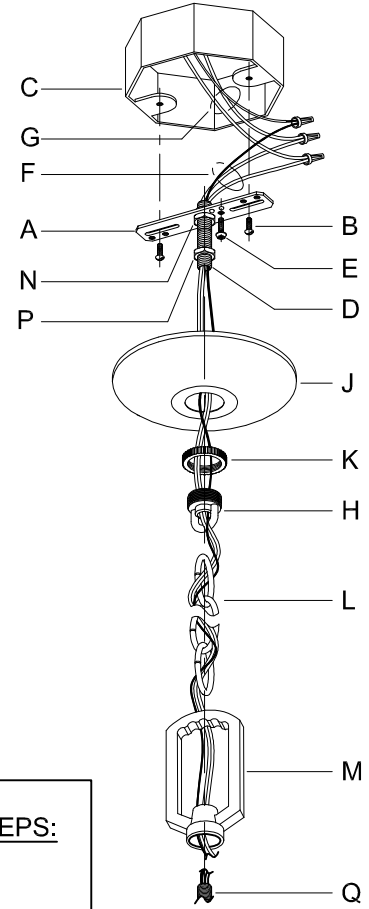

Assembly & Installation Instructions

CAUTION: Read instructions carefully and turn electricity off at main circuit breaker panel before beginning installation.

500038, 500039, 500040

WARNING - If any Special Control Devices are used with this Fixture, Follow the Instructions Carefully to assure full compliance with N.E.C. requirements. If there are any questions, contact a Qualified Electrical Contractor.
WARNING - This product contains chemicals known to the State of California to cause cancer, birth defects and /or other reproductive harm. Thoroughly wash hands after installing, handling, cleaning, or otherwise touching this product.
CAUTION - All glass is fragile, use care when handling Glass component(s) and or Lamp(s).

CANOPY MOUNTING & WIRE CONNECTION ASSEMBLY STEPS:

1. D,E → A
2. B,A → C
3. N,P,H → D
4. P → H (TO LOCK) (APRETAR) (À VERROUILLER)
5. F → M
6. M → Q
7. L → M
8. J,K → L
9. L → H
10. F → L,K,J,H,D
11. F → G
12. J,K → H

FIXTURE ASSEMBLY STEPS:

1. S → R
2. T → R

B, C, G & T
 (NOT FURNISHED)
 (NO INCLUIDA)
 (NON FOURNIE)

P500038

P500039

P500040

Instructions d'Assemblage et Installation

MISE EN GARDE: Lire les instructions avec soin et couper le courant au disjoncteur central avant de commencer l'installation.