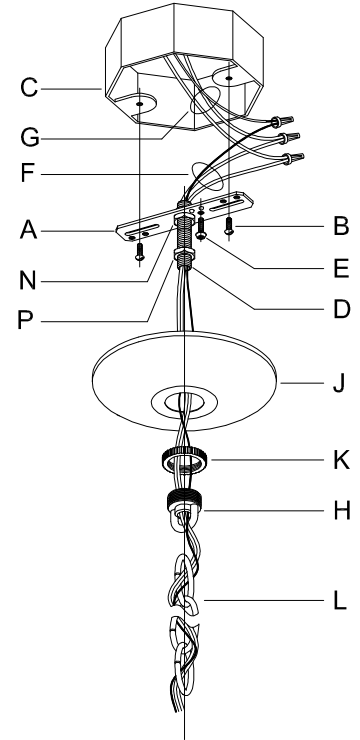

CAUTION: Read instructions carefully and turn electricity off at main circuit breaker panel before beginning installation.

550030

WARNING - If any Special Control Devices are used with this Fixture, Follow the Instructions Carefully to assure full compliance with N.E.C. requirements. If there are any questions, contact a Qualified Electrical Contractor.

CANOPY MOUNTING & WIRE CONNECTION ASSEMBLY STEPS:

1. D,E → A
2. B,A → C
3. N,P,H → D
4. P → H (TO LOCK) (À VERROUILLER) (APRETAR)
5. F → M
6. L → M
7. J,K → L
8. L → H
9. F → L,K,J,H,D
10. F → G
11. J,K → H

FIXTURE ASSEMBLY STEPS:

1. R → S,Q

B, C, G & R
 (NOT FURNISHED)
 (NON FOURNIE)
 (NO INCLUIDA)

Instructions d'Assemblage et Installation

MISE EN GARDE: Lire les instructions avec soin et couper le courant au disjoncteur central avant de commencer l'installation.