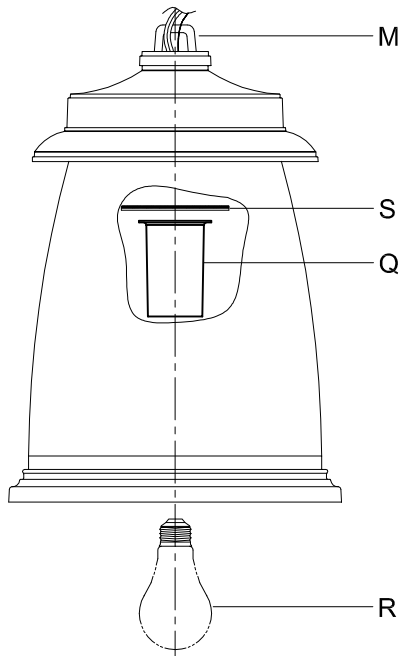

B, C, G & R
(NOT FURNISHED)
(NON FOURNIE)
(NO INCLUIDA)