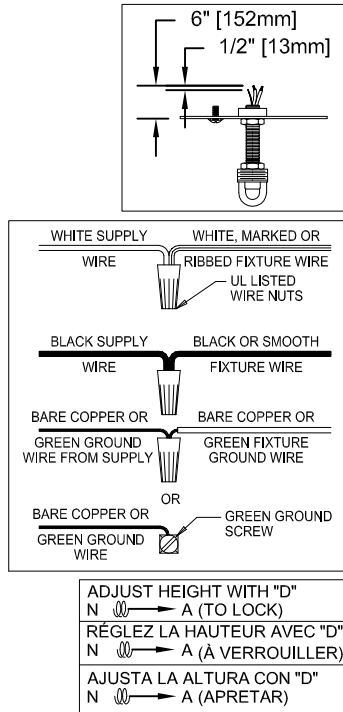

CAUTION: Read instructions carefully and turn electricity off at main circuit breaker panel before beginning installation.

550030

WARNING - If any Special Control Devices are used with this Fixture, Follow the Instructions Carefully to assure full compliance with N.E.C. requirements. If there are any questions, contact a Qualified Electrical Contractor.

CANOPY MOUNTING & WIRE CONNECTION ASSEMBLY STEPS:

1. D,E → A
2. B,A → C
3. N,P,H → D
4. P → H (TO LOCK) (À VERROUILLER) (APRETAR)
5. F → M
6. L → M
7. J,K → L
8. L → H
9. F → L,K,J,H,D
10. F → G
11. J,K → H

FIXTURE ASSEMBLY STEPS:

1. R → S,Q

B, C, G & R
 (NOT FURNISHED)
 (NON FOURNIE)
 (NO INCLUIDA)

Instructions d'Assemblage et Installation

MISE EN GARDE: Lire les instructions avec soin et couper le courant au disjoncteur central avant de commencer l'installation.