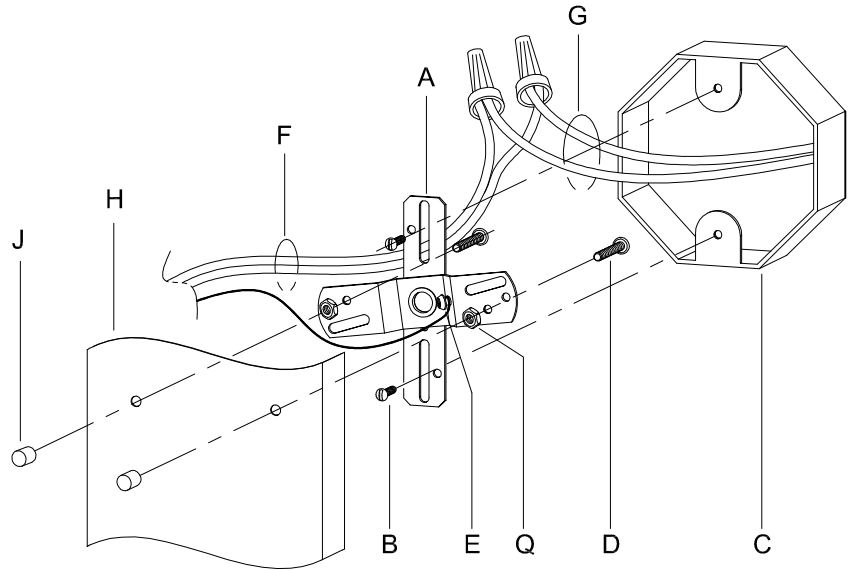

CAUTION: Read instructions carefully and turn electricity off at main circuit breaker panel before beginning installation.

300159,300160,300161

WARNING - If any Special Control Devices are used with this Fixture, Follow the Instructions Carefully to assure full compliance with N.E.C. requirements. If there are any questions, contact a Qualified Electrical Contractor.

CANOPY MOUNTING & WIRE CONNECTION ASSEMBLY STEPS:

1. D,E → A
2. Q → D
3. B,A → C
4. F → G
5. H,J → D

FIXTURE ASSEMBLY STEPS:

1. L → K
2. N,M → K

B, C, G & N
(NOT FURNISHED)
(NON FOURNIE)
(NO INCLUIDA)

300159