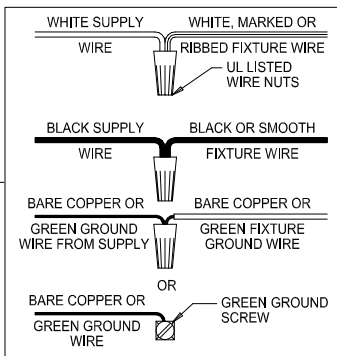

CAUTION: Read instructions carefully and turn electricity off at main circuit breaker panel before beginning installation.

300159,300160,300161

WARNING - If any Special Control Devices are used with this Fixture, Follow the Instructions Carefully to assure full compliance with N.E.C. requirements. If there are any questions, contact a Qualified Electrical Contractor.

CANOPY MOUNTING & WIRE CONNECTION ASSEMBLY STEPS:

1. D,E → A
2. Q → D
3. B,A → C
4. F → G
5. H,J → D

FIXTURE ASSEMBLY STEPS:

1. L → K
2. N,M → K

B, C, G & N
(NOT FURNISHED)
(NON FOURNIE)
(NO INCLUIDA)

300159