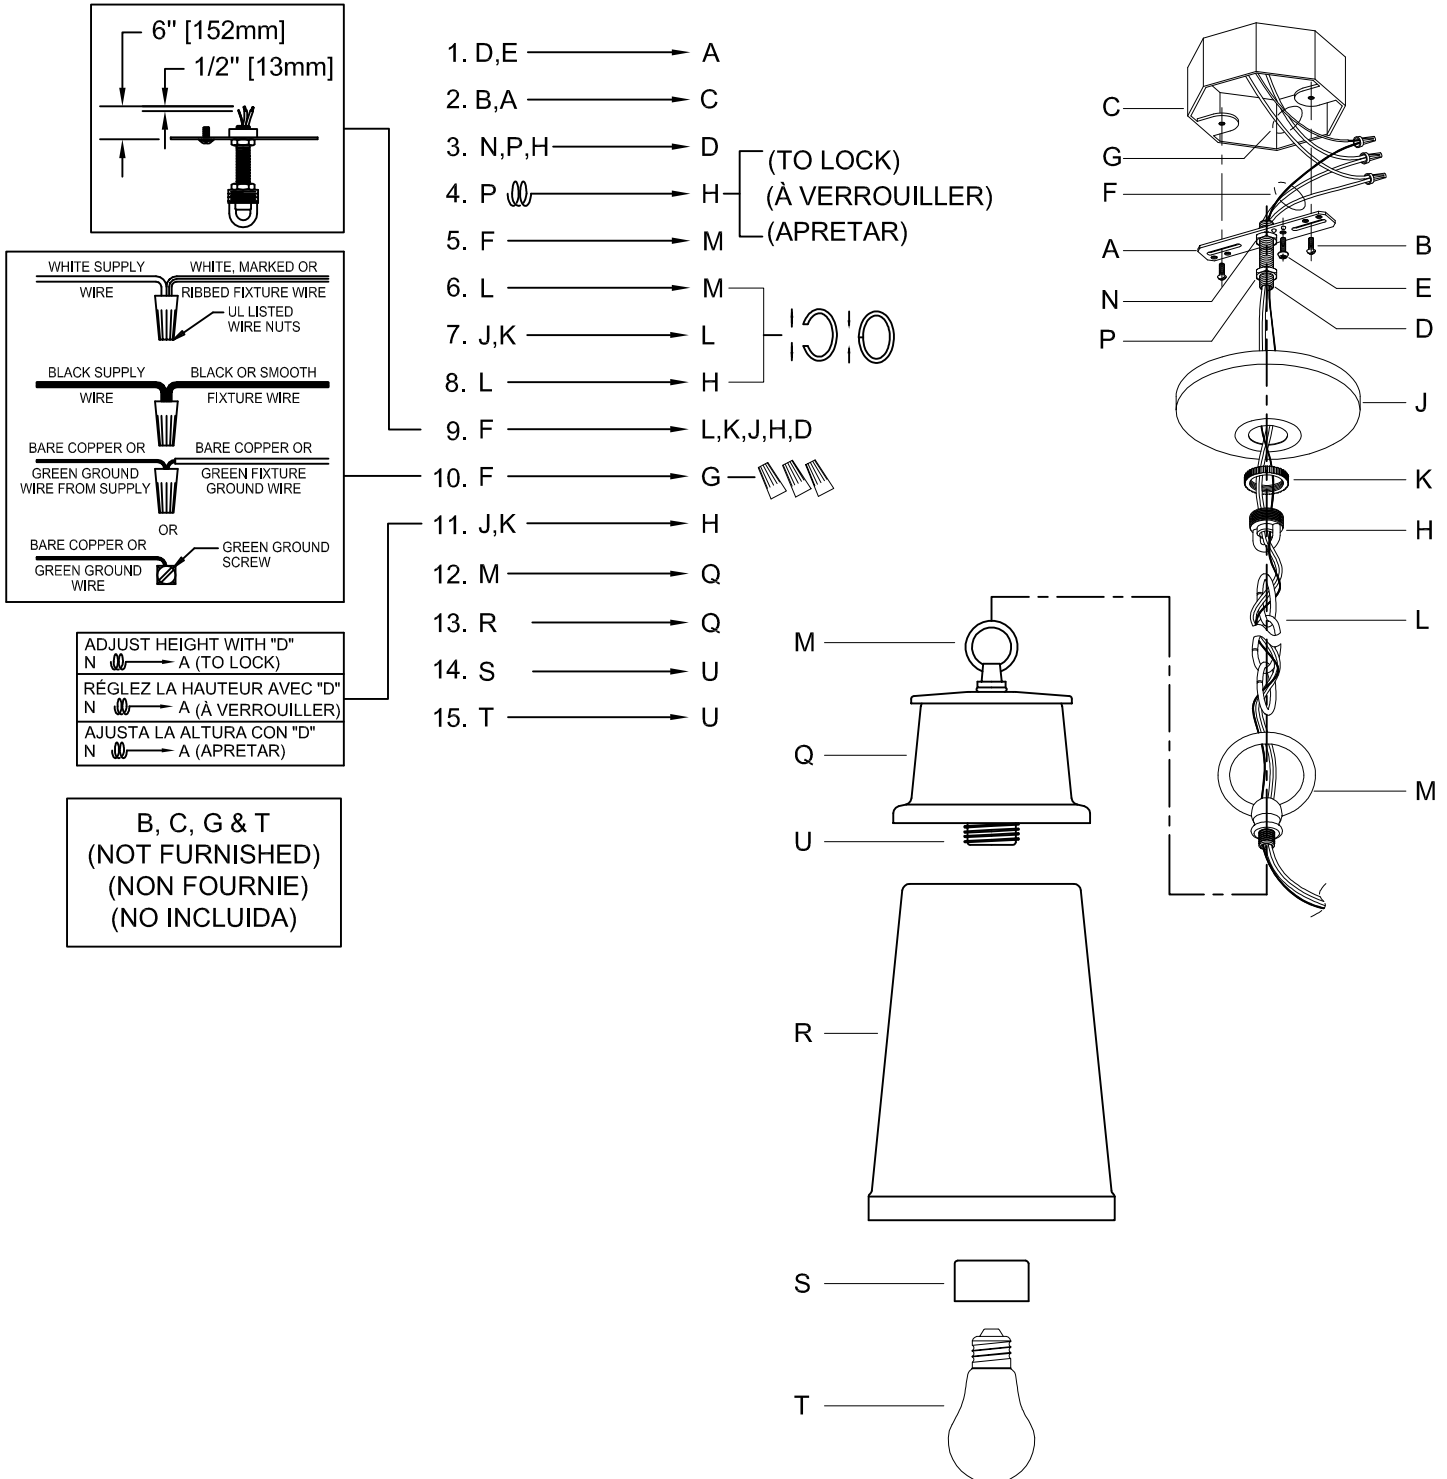

CAUTION: Read instructions carefully and turn electricity off at main circuit breaker panel before beginning installation.

550033

WARNING - If any Special Control Devices are used with this Fixture, Follow the Instructions Carefully to assure full compliance with N.E.C. requirements. If there are any questions, contact a Qualified Electrical Contractor.

CANOPY MOUNTING & WIRE CONNECTION ASSEMBLY STEPS:

Instructions d'Assemblage et Installation

MISE EN GARDE: Lire les instructions avec soin et couper le courant au disjoncteur central avant de commencer l'installation.