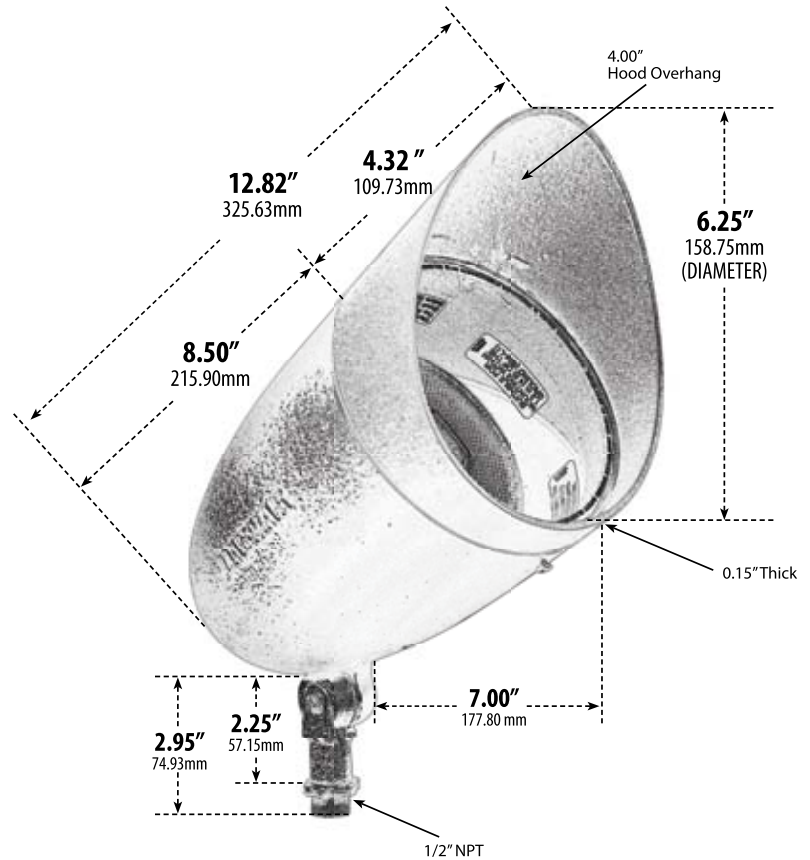

DPR38-HOOD

DIRECTIONAL SPOT LIGHT WITH HOOD

- ▶ **Material:** Powder Coated Cast Aluminum
- ▶ **Lens:** Clear, Heat Resistant, Tempered Glass
- ▶ **Lamp:** PAR 38 (90W Maximum)

MODEL NUMBER	LAMP TYPE	ILLUMINANT TYPE	WATTS (W)	VOLTS (V)	LAMP(S) INCLUDED?
DPR38-HOOD	PAR38	INCANDESCENT	90	120	NO
DPR-LED38-HOOD	PAR38-LED	12 LEDs	12	120	YES

- ▶ **Adjustable Knuckle with 1/2" NPT**
- ▶ **Ground Spike Available:** LV-S6 (sold separately) See page 87
- ▶ **Available Finish:** Black, Bronze, Verde Green
- ▶ **ETL Approved**

Overall Dimensions:
8.25"H x 6.25"W x 13.00"D

Maximum Height: 15.00"
Minimum Height: 8.25"
Width: 6.25"
Maximum Depth: 13.00"
Minimum Depth: 7.50"

Weight: 2.8 lbs
Approximate Wire Length: 5.0"
Box Dimensions:
13.00"H x 6.38"W x 6.38"D

DABMAR
LIGHTING