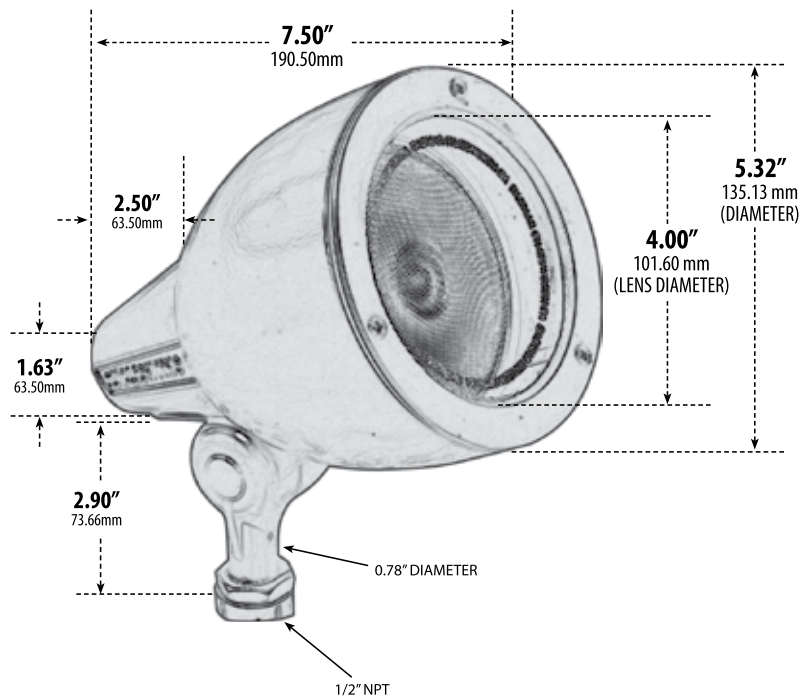

LV119

DIRECTIONAL SPOT LIGHT

- ▶ **Material:** Powder Coated Cast Aluminum
- ▶ **Lens:** Clear, Heat Resistant, Tempered Glass
- ▶ **Lamp:** PAR36 (50W Maximum)

MODEL NUMBER	LAMP TYPE	ILLUMINANT TYPE	WATTS (W)	VOLTS (V)	LAMP(S) INCLUDED?
LV119	PAR36	HALOGEN	50	12	YES
LV-LED119	PAR36-LED	60 LEDs	4	12	YES

Pre-wired with UL Listed Direct Burial Wire/Cable

- ▶ **Adjustable Knuckle with 1/2" NPT**
- ▶ **Ground Spike Included for Installation**
- ▶ **Connector Available:** P-CN01 (sold separately)
- ▶ **Available Color:** Green
- ▶ **ETL Approved**

Overall Dimensions:
9.00"H x 5.32"W x 7.50"D

Maximum Height: 10.00"
Minimum Height: 8.00"
Width: 5.32"
Maximum Depth: 7.75"
Minimum Depth: 6.00"

Weight: 2.00 lbs
Approximate Wire Length: 12"
Box Dimensions: 7.25"H x 5.75"W x 5.75"D