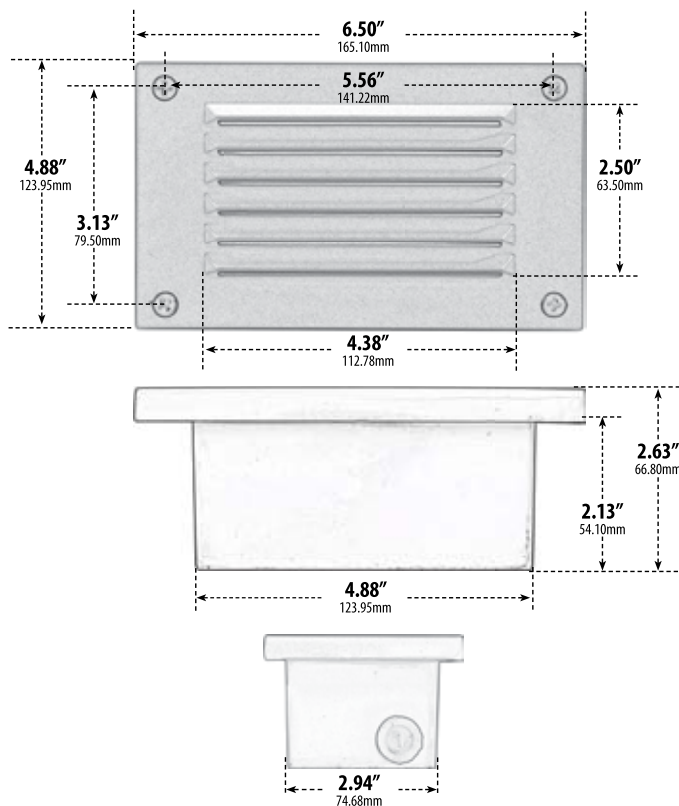

LV675

RECESSED LOUVERED DOWN BRICK, STEP AND WALL LIGHT

- ▶ **Material:** Powder Coated Cast Aluminum
- ▶ **Lens:** Clear, Heat Resistant, Tempered Glass
- ▶ **Lamp:** JC Bi-Pin Base (35W Maximum)

MODEL NUMBER	LAMP TYPE	ILLUMINANT TYPE	WATTS (W)	VOLTS (V)	LAMP(S) INCLUDED?
LV675	JC	HALOGEN	20	12	YES
LV-LED675	JC-LED	18 LEDs	3.2	12	YES

- ▶ **Available Color:** Black, Bronze, White, Verde Green, Electroplated Antique Copper
- ▶ **Connector Available:** P-CN01 (sold separately)
- ▶ **Replacement Cover Plate:** P-CVR-LV675 (sold separately)
- ▶ **ETL Approved**

Overall Dimensions:
4.88"H x 6.50"W x 2.63"D

Weight: 1.0 lbs
Box Dimensions: 6.75"H x 4.00"W x 3.00"D
Lamp Included

DABMAR
LIGHTING

DABMAR LIGHTING INCORPORATED

2140 Eastman Ave . Oxnard, CA 93030 . 805.604.9090 . f: 805.604.9050 . www.dabmar.com