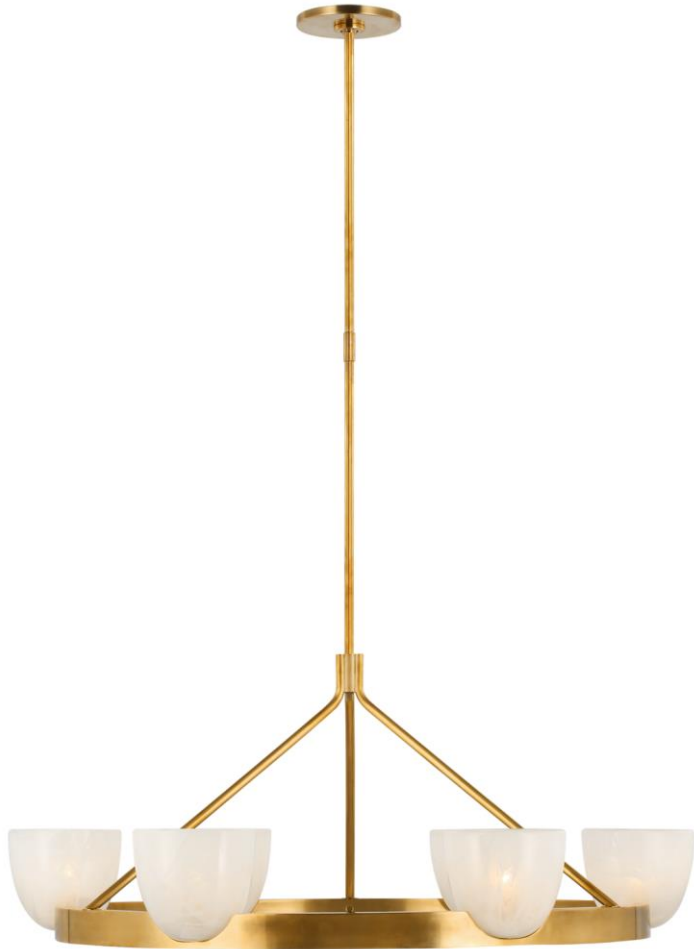

TEAR SHEET

Carola Large Ring Chandelier

Item # ARN 5490HAB-WSG

Designer: AERIN

O/A Height: 58.75"

Fixture Height: 14.75"

Min. Custom Height: 20.75"

Width: 36"

Canopy: 5.5" Round

Finishes: HAB, PN

Glass Options: CG, FG, WSG

Socket: 6 - E12 Candelabra

Wattage: 6 - 5.5 LED G16.5

Weight: 27 Pounds

Note: Custom Height Available