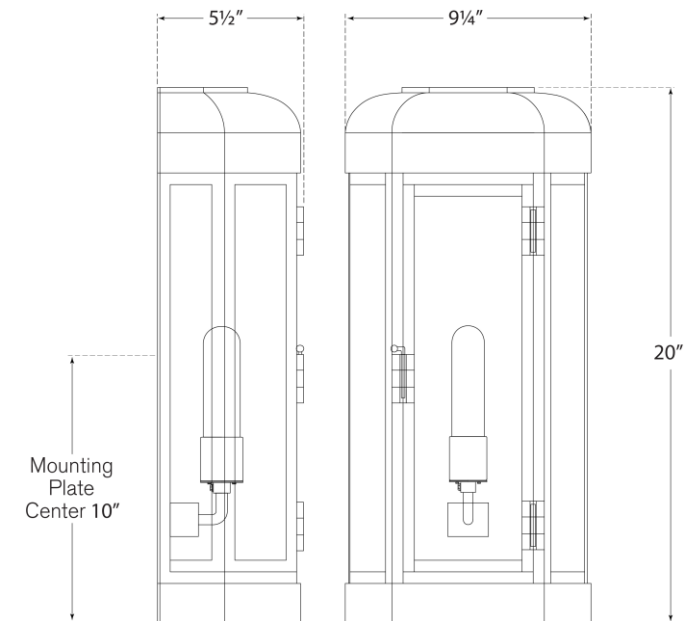

## Dublin Large Faceted Sconce

Item # CHO 2006AI-FG

Designer: Chapman & Myers

Height: 20"

Width: 9.25"

Extension: 5.5"

Backplate: 8.75" x 15.5" Rectangle

Finishes: AI, WZ

Glass Options: FG

Socket: E26 Keyless

Wattage: 60 T10

Weight: 7 Pounds

©EFC DESIGNS

CHO2006