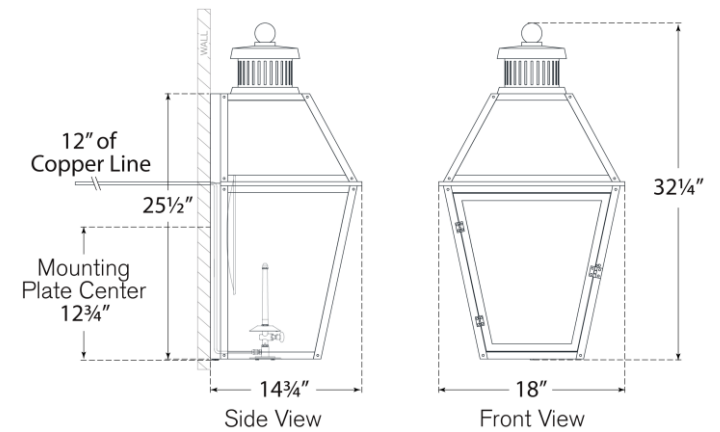

TEAR SHEET

Stratford Large 3/4 Gas Wall Lantern

Item # CHO 2452BLK-CG

Designer: Chapman & Myers

Height: 32.25"

Width: 18"

Extension: 14.75"

Backplate: 16.25" x 25.5" Decorative

Finishes: BLK, SC

Glass Options: CG

Lightsources: Gas Burner

Wattage: 1350 - 1650 BTU

Weight: 22 Pounds

Note: Powder-Coated Aluminum | Brass Details and Iron Hardware | Natural Gas Only | Professional Installation Only | Limited Lifetime Warranty | Brass Will Patina

Top View

Side View

Front View