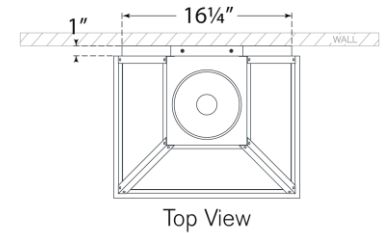

TEAR SHEET

Stratford Large 3/4 Gas Wall Lantern

Item # CHO 2452BLK-CG

Designer: Chapman & Myers

Height: 32.25"

Width: 18"

Extension: 14.75"

Backplate: 16.25" x 25.5" Decorative

Finishes: BLK, SC

Glass Options: CG

Lightsources: Gas Burner

Wattage: 1350 - 1650 BTU

Weight: 22 Pounds

Note: Powder-Coated Aluminum | Brass Details and Iron Hardware | Natural Gas Only | Professional Installation Only | Limited Lifetime Warranty | Brass Will Patina

Top View

Side View

Front View