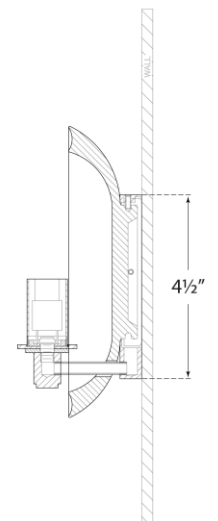

TEAR SHEET

Leeds Small Round Sconce

Item # CS 2605IVO

Designer: Christopher Spitzmiller

Height: 8.25"

Width: 8.25"

Extension: 3.75"

Backplate: 4.5" Round

Finishes: CGD, IVO, OSB, SHG

Socket: E12 Candelabra

Wattage: 40 C11

Weight: 4 Pounds

Note: Reactive Ceramic Glazes Will Vary in Color and Texture

Top View

Front View

Side View