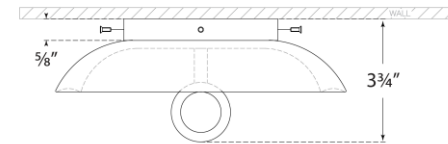

TEAR SHEET

Leeds Small Round Sconce

Item # CS 2605IVO

Designer: Christopher Spitzmiller

Height: 8.25"

Width: 8.25"

Extension: 3.75"

Backplate: 4.5" Round

Finishes: CGD, IVO, OSB, SHG

Socket: E12 Candelabra

Wattage: 40 C11

Weight: 4 Pounds

Note: Reactive Ceramic Glazes Will Vary in Color and Texture

Top View

Front View

Side View