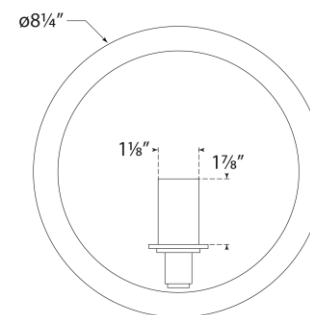

TEAR SHEET

Leeds Small Round Sconce

Item # CS 2605IVO

Designer: Christopher Spitzmiller

Height: 8.25"

Width: 8.25"

Extension: 3.75"

Backplate: 4.5" Round

Finishes: CGD, IVO, OSB, SHG

Socket: E12 Candelabra

Wattage: 40 C11

Weight: 4 Pounds

Note: Reactive Ceramic Glazes Will Vary in Color and Texture

Top View

Front View

Side View