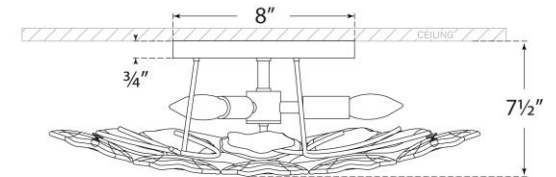

TEAR SHEET

Leighton Medium Flush Mount

Item # KS 4065PN-BLS

Designer: kate spade new york

Height: 7.5"

Width: 20"

Canopy: 8" Round

Finishes: PN, SB

Glass Options: BLS, CRE

Socket: 3 - E12 Candelabra

Wattage: 3 - 40 B11

Weight: 8 Pounds

Side View

Bottom View