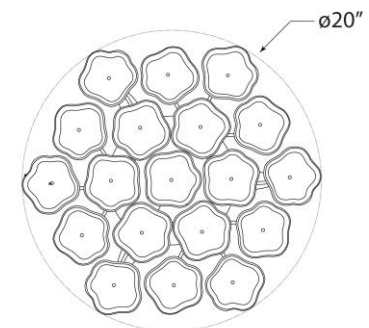

TEAR SHEET

Leighton Medium Flush Mount

Item # KS 4065PN-BLS

Designer: kate spade new york

Height: 7.5"

Width: 20"

Canopy: 8" Round

Finishes: PN, SB

Glass Options: BLS, CRE

Socket: 3 - E12 Candelabra

Wattage: 3 - 40 B11

Weight: 8 Pounds

Side View

Bottom View