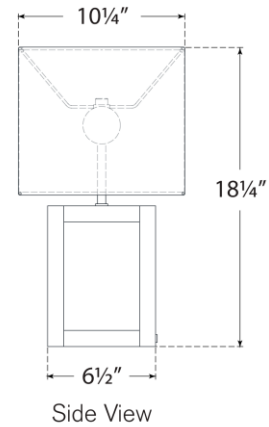

## Galerie Medium Table Lamp

Item # PCD 3012PN-L

Designer: Paloma Contreras

Height: 18.25"

Width: 18"

Base: 6.5" x 13.25" Rectangle

Finishes: BZ, HAB, PN

Shade Treatments: L

Shade Details: 18" x 10.25" x 9"

Socket: 2 - E26 Pull Chain

Wattage: 2 - 15 LED A

Weight: 6 Pounds

Side View

Front View

Top View