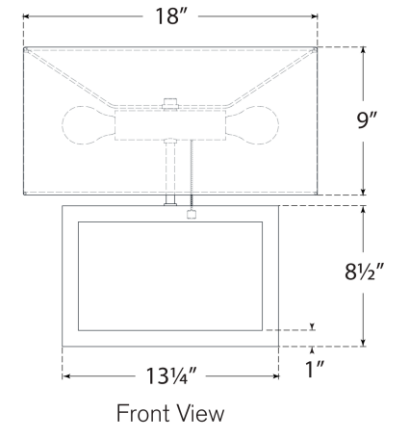

## Galerie Medium Table Lamp

Item # PCD 3012PN-L

Designer: Paloma Contreras

Height: 18.25"

Width: 18"

Base: 6.5" x 13.25" Rectangle

Finishes: BZ, HAB, PN

Shade Treatments: L

Shade Details: 18" x 10.25" x 9"

Socket: 2 - E26 Pull Chain

Wattage: 2 - 15 LED A

Weight: 6 Pounds

Side View

Front View

Top View