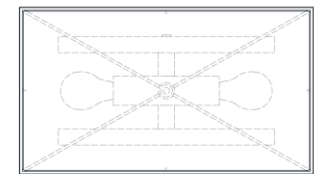

## Galerie Medium Table Lamp

Item # PCD 3012PN-L

Designer: Paloma Contreras

Height: 18.25"

Width: 18"

Base: 6.5" x 13.25" Rectangle

Finishes: BZ, HAB, PN

Shade Treatments: L

Shade Details: 18" x 10.25" x 9"

Socket: 2 - E26 Pull Chain

Wattage: 2 - 15 LED A

Weight: 6 Pounds

Side View

Front View

Top View